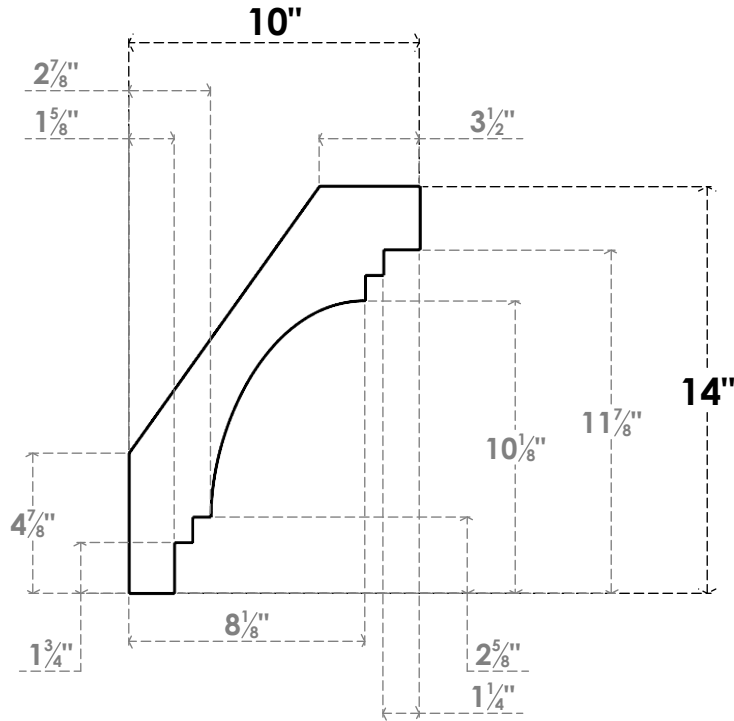

# ITEM NUMBER: BRCPO050X10000X1400PEC

5"W X 10"D X 14"H PESCADERO ARCHITECTURAL GRADE PVC OPEN BRACE

**SIDE PROFILE**

**FRONT PROFILE**

**ISOMETRIC**

EKENA MILLWORK  
2300 WEST MAIN ST.  
CLARKSVILLE, TX 75426  
TOLL FREE: 866-607-0453  
WWW.EKENAMILLWORK.COM

NOTES

1. INSTALLATION TO BE COMPLETED IN ACCORDANCE WITH MANUFACTURER'S SPECIFICATIONS.
2. DRAWING MAY NOT BE TO SCALE
3. THIS DRAWING IS INTENDED FOR DESIGN AND PLANNING PURPOSES ONLY.
4. ALL INFORMATION CONTAINED HEREIN WAS CURRENT AT THE TIME OF DEVELOPMENT BUT MUST BE REVIEWED AND APPROVED BY THE PRODUCT MANUFACTURER TO BE CONSIDERED ACCURATE.
5. ARCHITECTURAL GRADE PVC PRODUCTS ARE MADE FROM EXPANDED CELLULAR PVC AND COME NATURALLY WHITE BUT MAY BE PAINTED