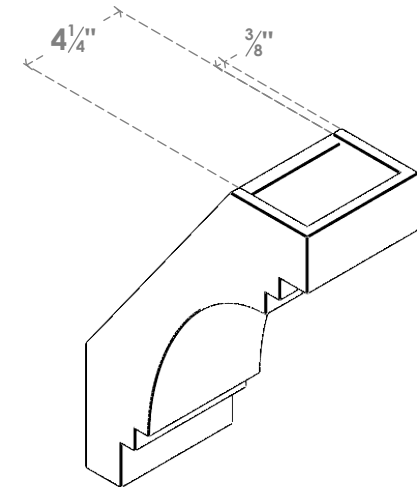

# ITEM NUMBER: BRCPO050X10000X1400PEC

5"W X 10"D X 14"H PESCADERO ARCHITECTURAL GRADE PVC OPEN BRACE

**SIDE PROFILE**

**FRONT PROFILE**

**ISOMETRIC**

EKENA MILLWORK  
2300 WEST MAIN ST.  
CLARKSVILLE, TX 75426  
TOLL FREE: 866-607-0453  
WWW.EKENAMILLWORK.COM