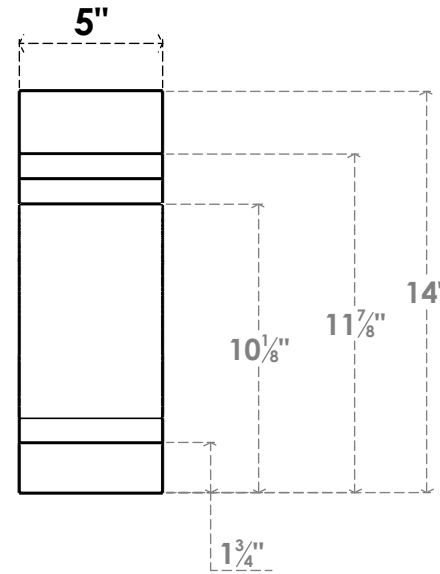

# ITEM NUMBER: BRCPO050X10000X1400PEC

5"W X 10"D X 14"H PESCADERO ARCHITECTURAL GRADE PVC OPEN BRACE

**SIDE PROFILE**

**FRONT PROFILE**

**ISOMETRIC**

EKENA MILLWORK  
2300 WEST MAIN ST.  
CLARKSVILLE, TX 75426  
TOLL FREE: 866-607-0453  
WWW.EKENAMILLWORK.COM

NOTES

1. INSTALLATION TO BE COMPLETED IN ACCORDANCE WITH MANUFACTURER'S SPECIFICATIONS.
2. DRAWING MAY NOT BE TO SCALE
3. THIS DRAWING IS INTENDED FOR DESIGN AND PLANNING PURPOSES ONLY.
4. ALL INFORMATION CONTAINED HEREIN WAS CURRENT AT THE TIME OF DEVELOPMENT BUT MUST BE REVIEWED AND APPROVED BY THE PRODUCT MANUFACTURER TO BE CONSIDERED ACCURATE.
5. ARCHITECTURAL GRADE PVC PRODUCTS ARE MADE FROM EXPANDED CELLULAR PVC AND COME NATURALLY WHITE BUT MAY BE PAINTED